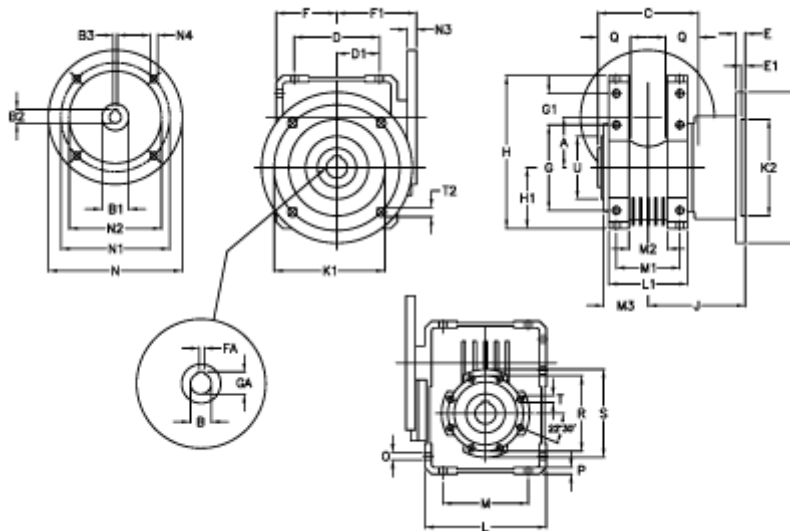

Article number: 392211003045036

Description: Worm Gear with Torque Limiter
W110 L2-UF-30-P132 B5

Measures

A = 110.10	E = 20	H = 308.0	M = 184	N4 = 13	U = 130
B = 42	E1 = 12	H1 = 125.0	M1 = 115	O = 14.0	
B1 E7 = 38	F = 125	J = 179.5	M2 = 69	P = 14	
B2 = 41.3	F1 = 226	K = 280	M3 = 73	Q = 45	
B3 H9 = 10	FA = 12	K1 = 230	N = 300	R = 165	
C = 155	G = 184	K2 = 170	N1 = 265	S = 200	
D = 174.0	G1 = 58.0	L = 250	N2 = 230	T = M12x19	
D1 = 82.0	GA = 45.3	L1 = 143	N3 = 16.0	T2 = 13.0	